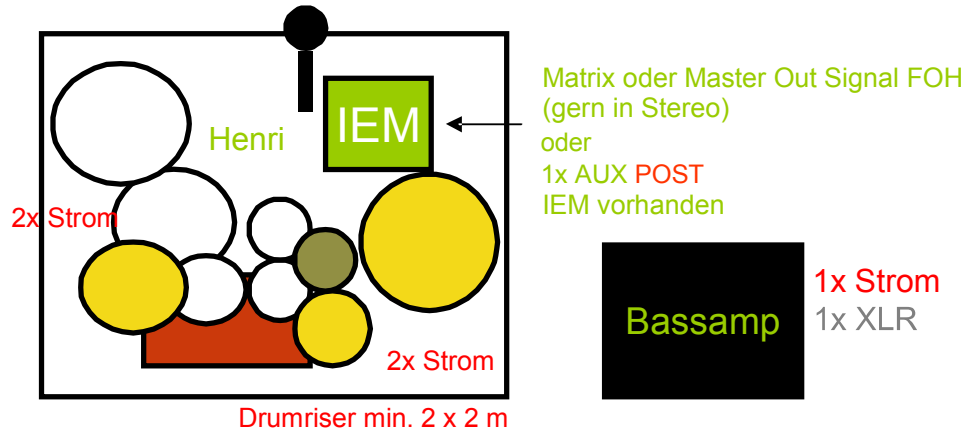

Four Roses

Stageplan

Stand 08.06.2016

2x Strom

Flecke
Lead Guitar
Backing Vocals

1 AUX Pre
mit 1 Wedge

Rose
Lead Vocals
Rhythm Guitar
Acoustic Guitar

1 AUX Pre
mit 2 Wedges
mit Y-Split für IEM, IEM vorhanden

Ingo
Bass
Backing Vocals

1 AUX Pre
mit 2 Wedges

1. Kick
2. Snare
3. Hihat
4. Tom 1
5. Tom 2
6. Tom 3
7. Tom 4
8. Overhead L
9. Overhead R
10. Samplepad

11. Bass
12. Lead Guitar L
13. Lead Guitar R
14. E-Git Center
15. Acc Center
16. Voc Link
17. Voc Center
18. Voc Rechts
19. Voc Drums